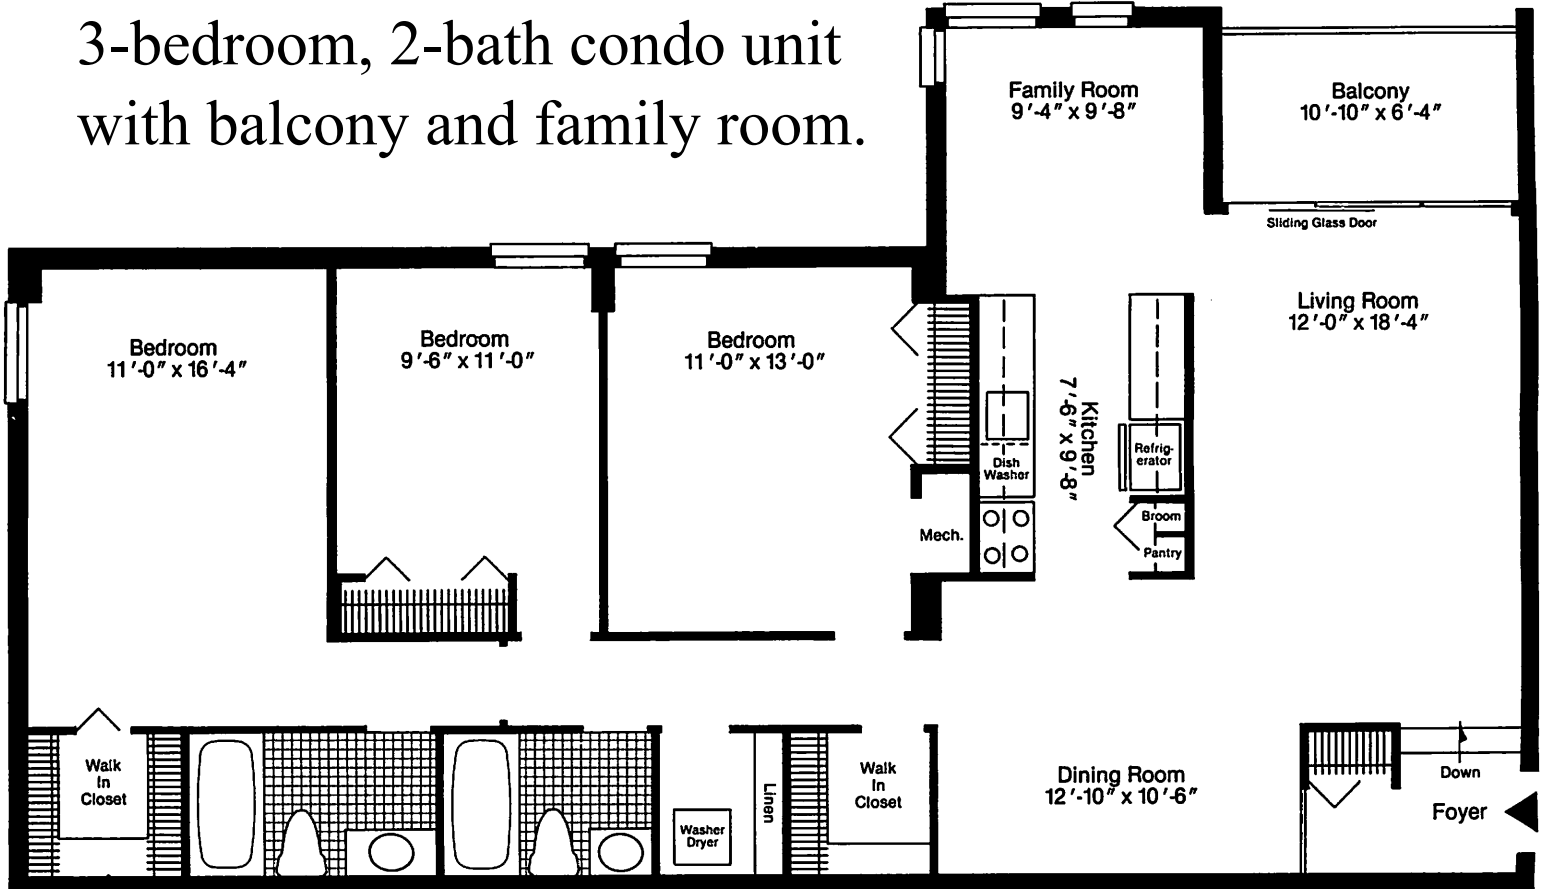

CHESTNUT GROVE CONDOMINIUM

3-bedroom, 2-bath condo unit with balcony and family room.

All dimensions approximate and may vary from building to building.
Location of entry foyer closets may vary.