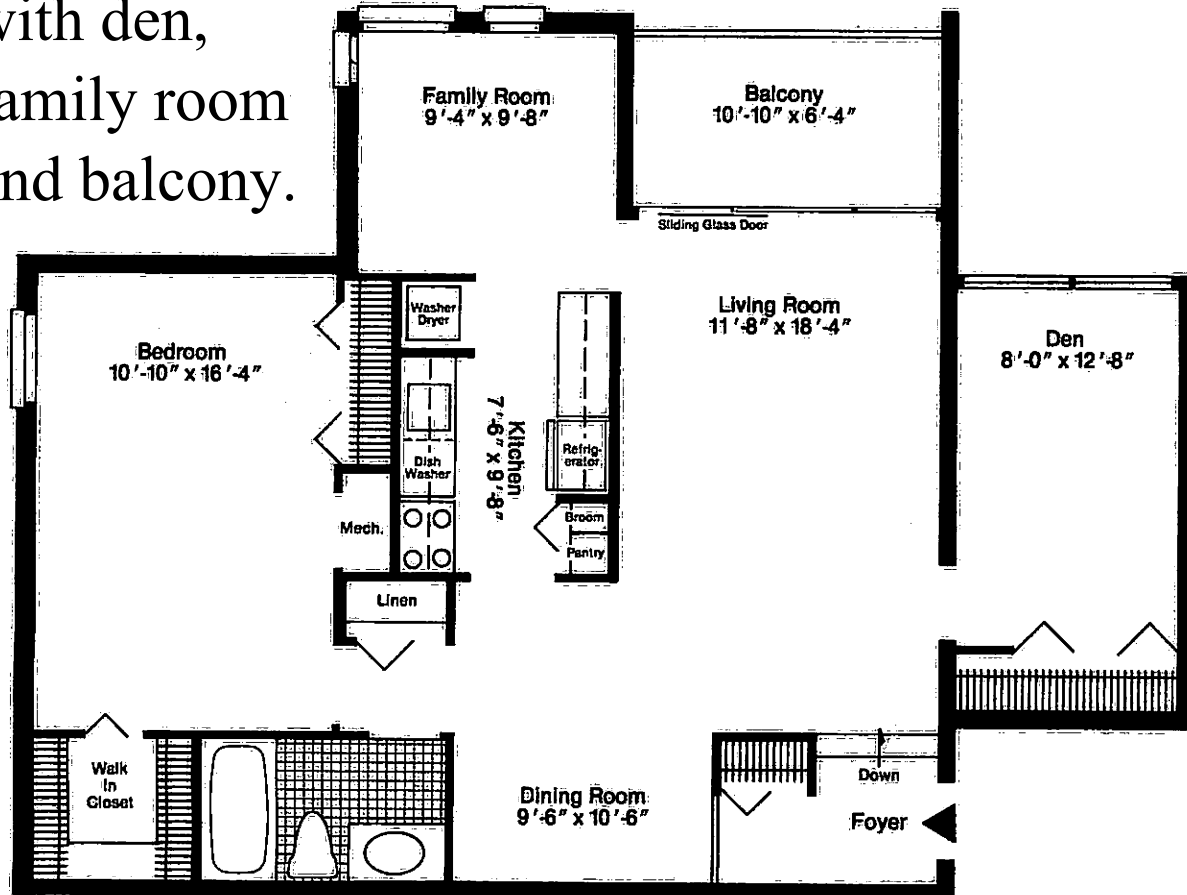

# CHESTNUT GROVE CONDOMINIUM

1-bedroom condo unit  
with den,  
family room  
and balcony.

All dimensions approximate and may vary from building to building.  
Location of entry foyer closets may vary.